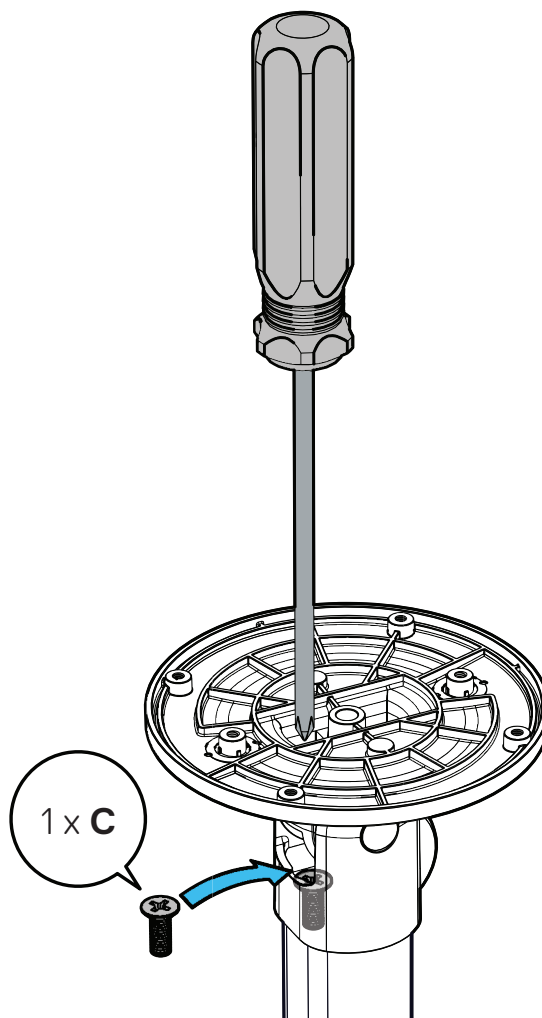

T Series Totem 10

Version 1.0

Assembly Guide

SPROCKET

A	B	C	D	E	F	G
						
M5x10	M4x10	M6x16	M4x6	M3x8		
x6	x9	x4	x4	x4	x1	x1

STEP 1/5

STEP 2/5

STEP 3/5