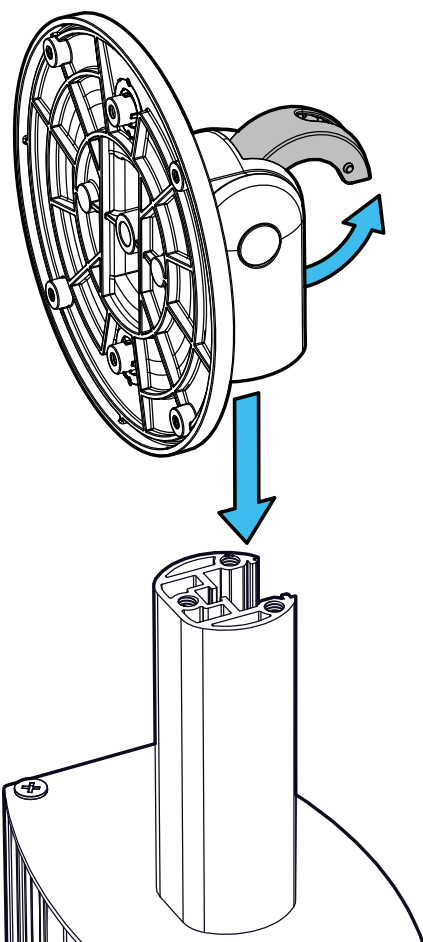

T Series Totem 10

Version 1.0

Assembly Guide

SPROCKET

A	B	C	D	E	F	G
						
M5x10	M4x10	M6x16	M4x6	M3x8		
x6	x9	x4	x4	x4	x1	x1

STEP 1/5

STEP 2/5

STEP 3/5