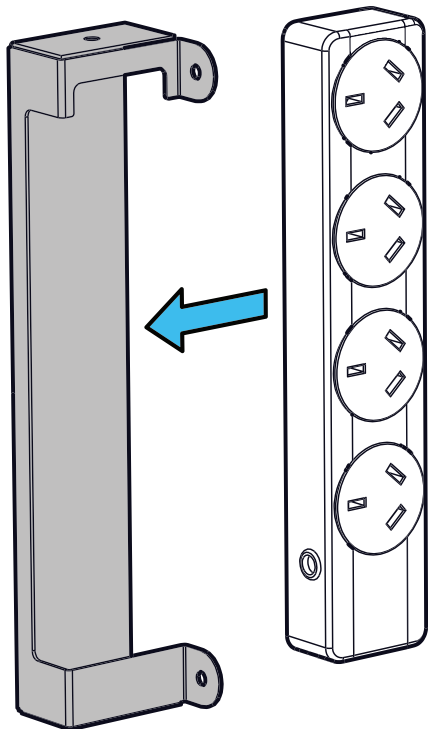

T Series Totem 10

Version 1.0

Assembly Guide

SPROCKET

A	B	C	D	E	F	G
						
M5x10	M4x10	M6x16	M4x6	M3x8		
x6	x9	x4	x4	x4	x1	x1

STEP 1/5

STEP 2/5

STEP 3/5