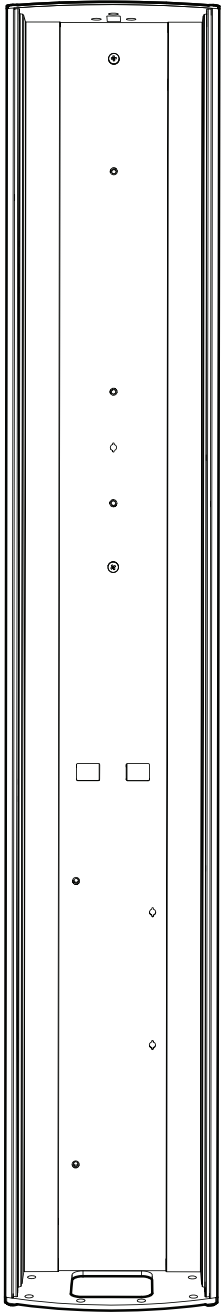

T Series Totem 10

Version 1.0

Assembly Guide

SPROCKET

A	B	C	D	E	F	G
						
M5x10	M4x10	M6x16	M4x6	M3x8		
x6	x9	x4	x4	x4	x1	x1

STEP 1/5

STEP 2/5

STEP 3/5

STEP 4/5

STEP 5/5