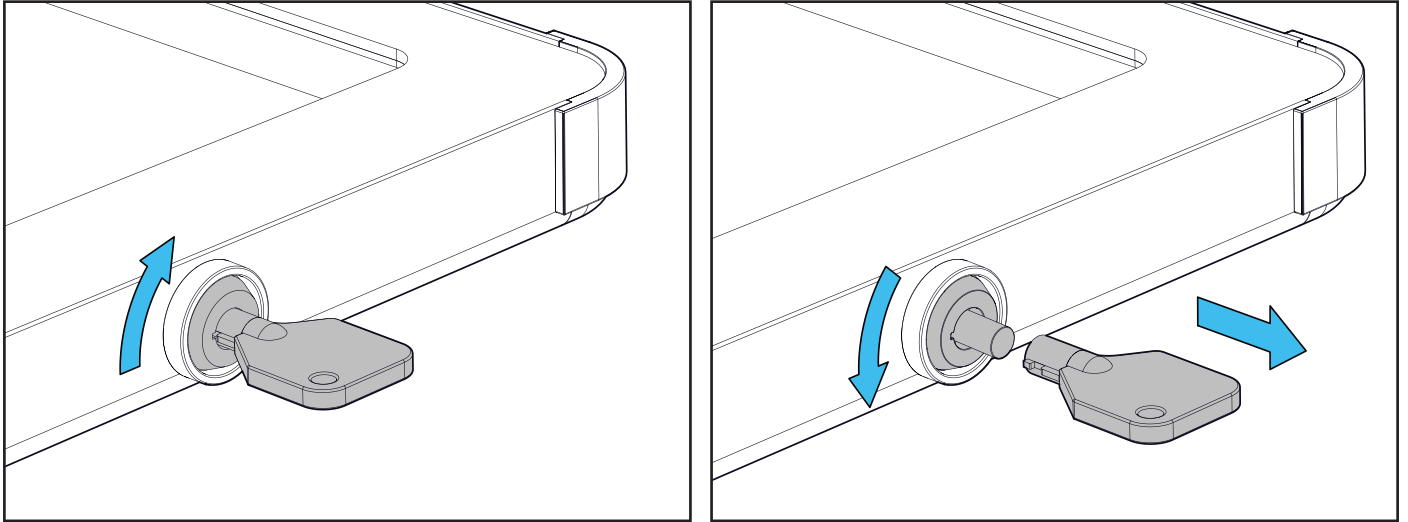

T Series Totem 10

Version 1.0

Assembly Guide

SPROCKET

A	B	C	D	E	F	G
						
M5x10	M4x10	M6x16	M4x6	M3x8		
x6	x9	x4	x4	x4	x1	x1

STEP 1/5

STEP 2/5

STEP 3/5