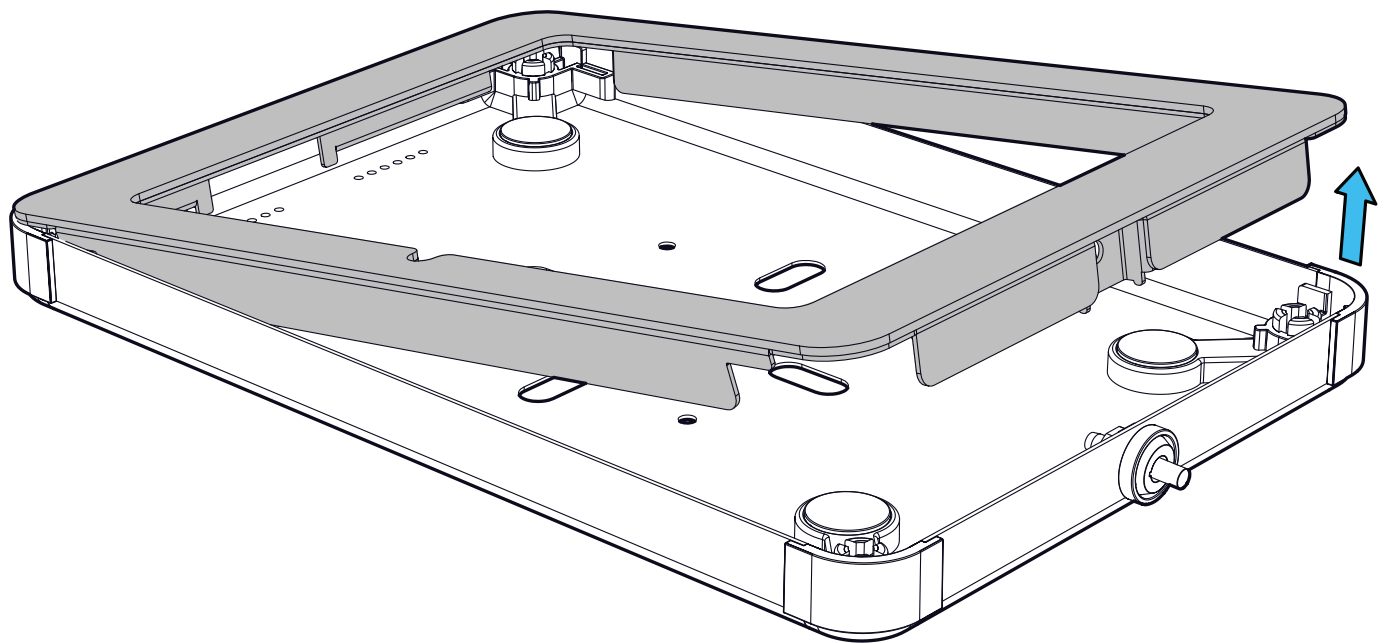

T Series Totem 10

Version 1.0

Assembly Guide

SPROCKET

A	B	C	D	E	F	G
						
M5x10	M4x10	M6x16	M4x6	M3x8		
x6	x9	x4	x4	x4	x1	x1

STEP 1/5

STEP 2/5

STEP 3/5