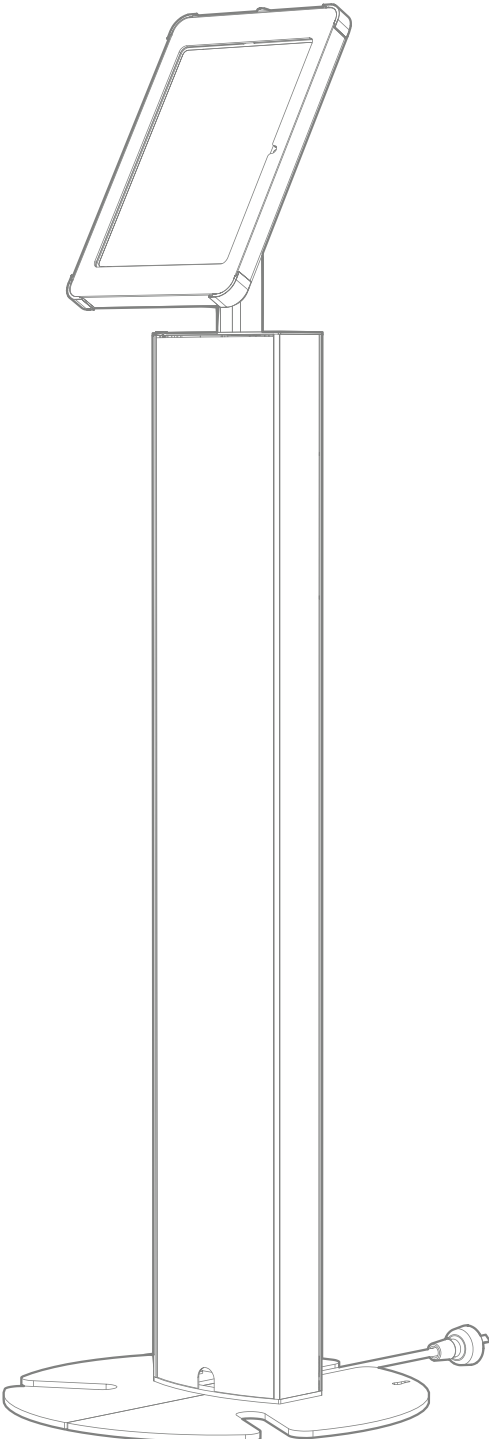

T Series Totem 10

Version 1.0

Assembly Guide

SPROCKET

A	B	C	D	E	F	G
						
M5x10	M4x10	M6x16	M4x6	M3x8		
x6	x9	x4	x4	x4	x1	x1

STEP 1/5

STEP 2/5

STEP 3/5

STEP 4/5

STEP 5/5