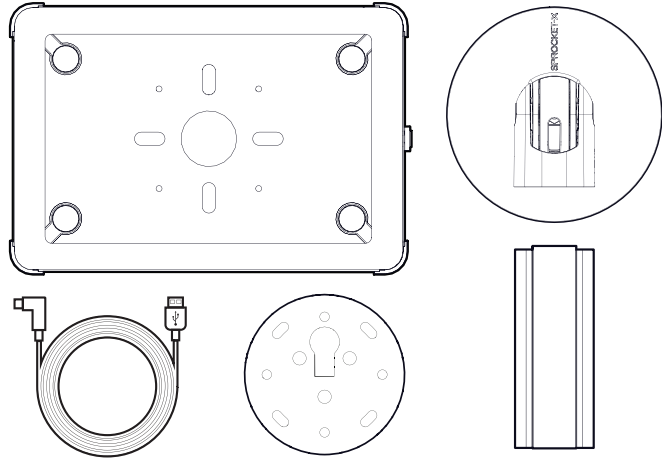

T Series Totem 10

Version 1.0

Assembly Guide

SPROCKET

A	B	C	D	E	F	G
						
M5x10	M4x10	M6x16	M4x6	M3x8		
x6	x9	x4	x4	x4	x1	x1

STEP 1/5

STEP 2/5

STEP 3/5

STEP 4/5

STEP 5/5