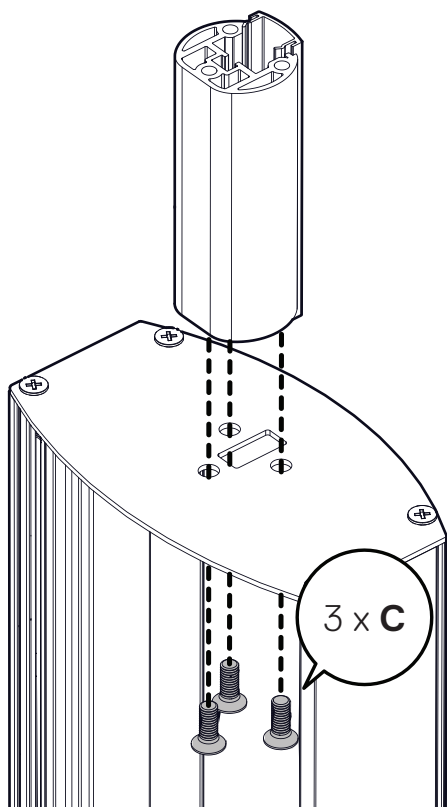

T Series Totem 10

Version 1.0

Assembly Guide

SPROCKET

A	B	C	D	E	F	G
						
M5x10	M4x10	M6x16	M4x6	M3x8		
x6	x9	x4	x4	x4	x1	x1

STEP 1/5

STEP 2/5

STEP 3/5