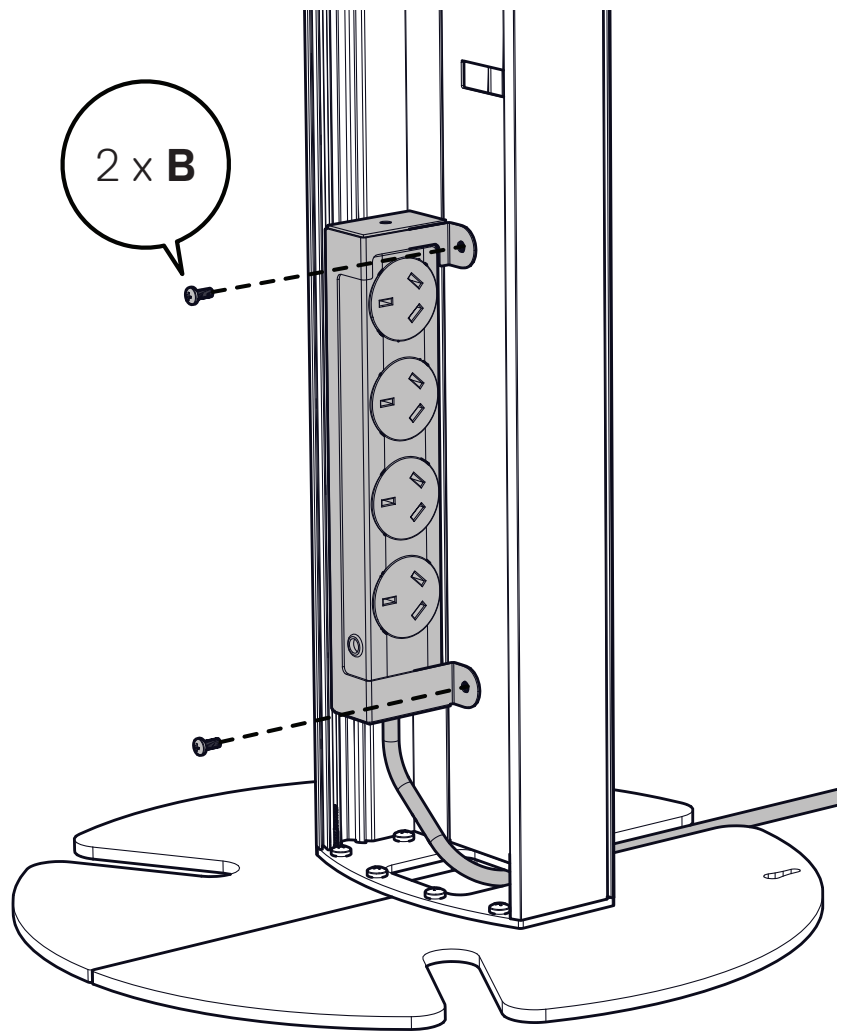

T Series Totem 10

Version 1.0

Assembly Guide

SPROCKET

A	B	C	D	E	F	G
						
M5x10	M4x10	M6x16	M4x6	M3x8		
x6	x9	x4	x4	x4	x1	x1

STEP 1/5

STEP 2/5

STEP 3/5