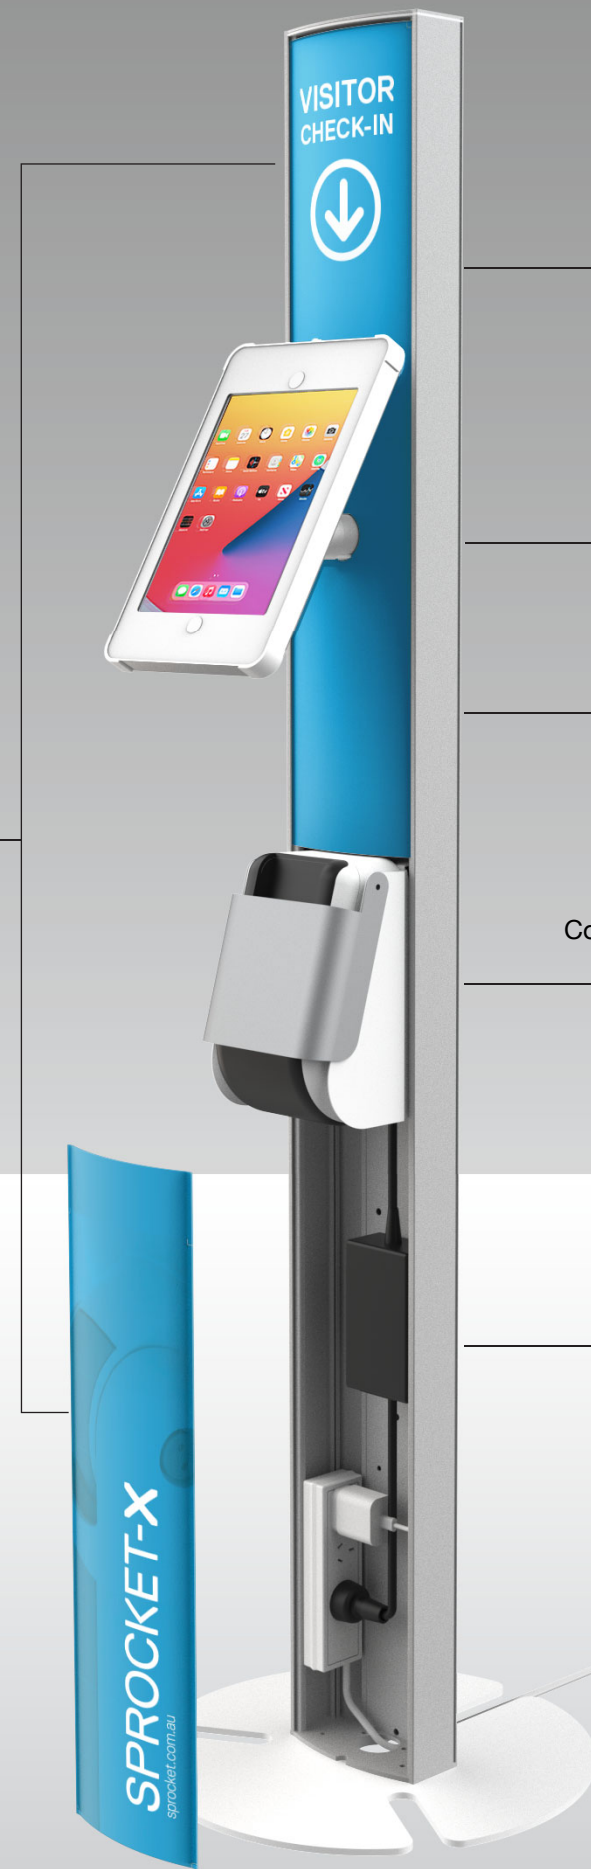

Interchangeable Polypropylene  
Graphic Panels

Extruded Anodised  
Aluminium Chassis

iPad, Galaxy & Surface  
compatible

Internal Cable  
Management

Compact Label Printer Bracket  
with Concealed Controls

Label Printer  
Power Supply

Single  
External Cable

# SPROCKET INTEGRATED DISPLAY PILLAR

24 Jan 2023